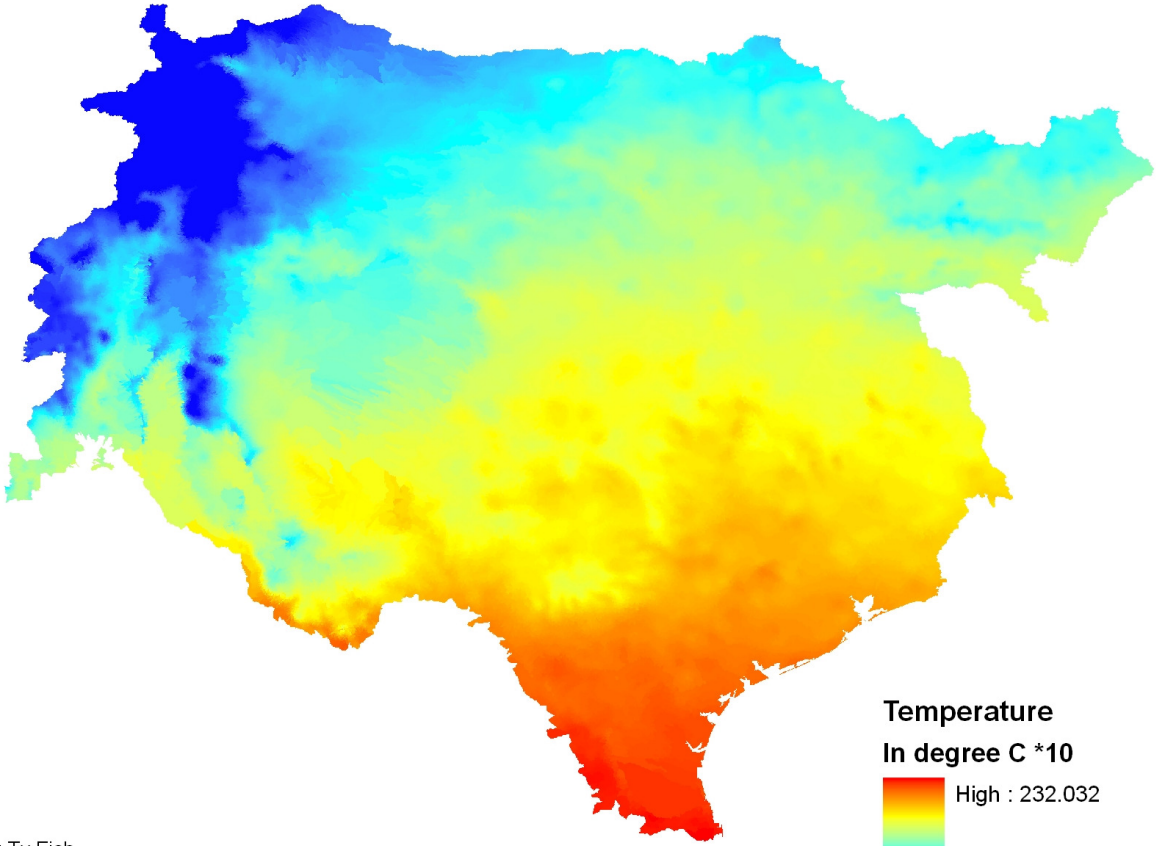

Area Weighted Mean Annual Temperature Map for Regions 11,12, and 13

Produced by: Tx Fish
May 3, 2010

Temperature Map for Regions 11,12, and 13

Temperature
In degree C *10
High : 232.032
Low : -28.7959

Produced by: Tx Fish
May 3, 2010