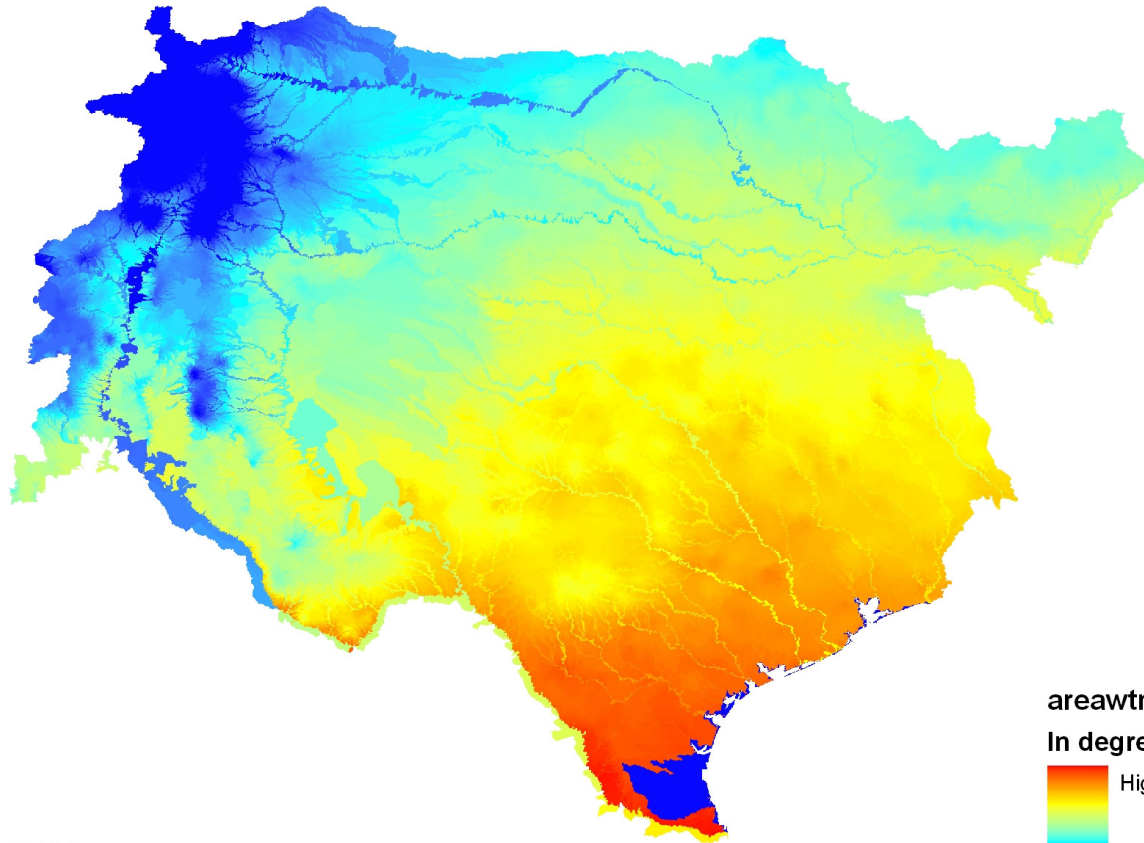

Area Weighted Mean Annual Temperature Map for Regions 11,12, and 13

Produced by: Tx Fish
May 3, 2010

Temperature Map for Regions 11,12, and 13

Temperature
In degree C *10
High : 232.032
Low : -28.7959

Produced by: Tx Fish
May 3, 2010