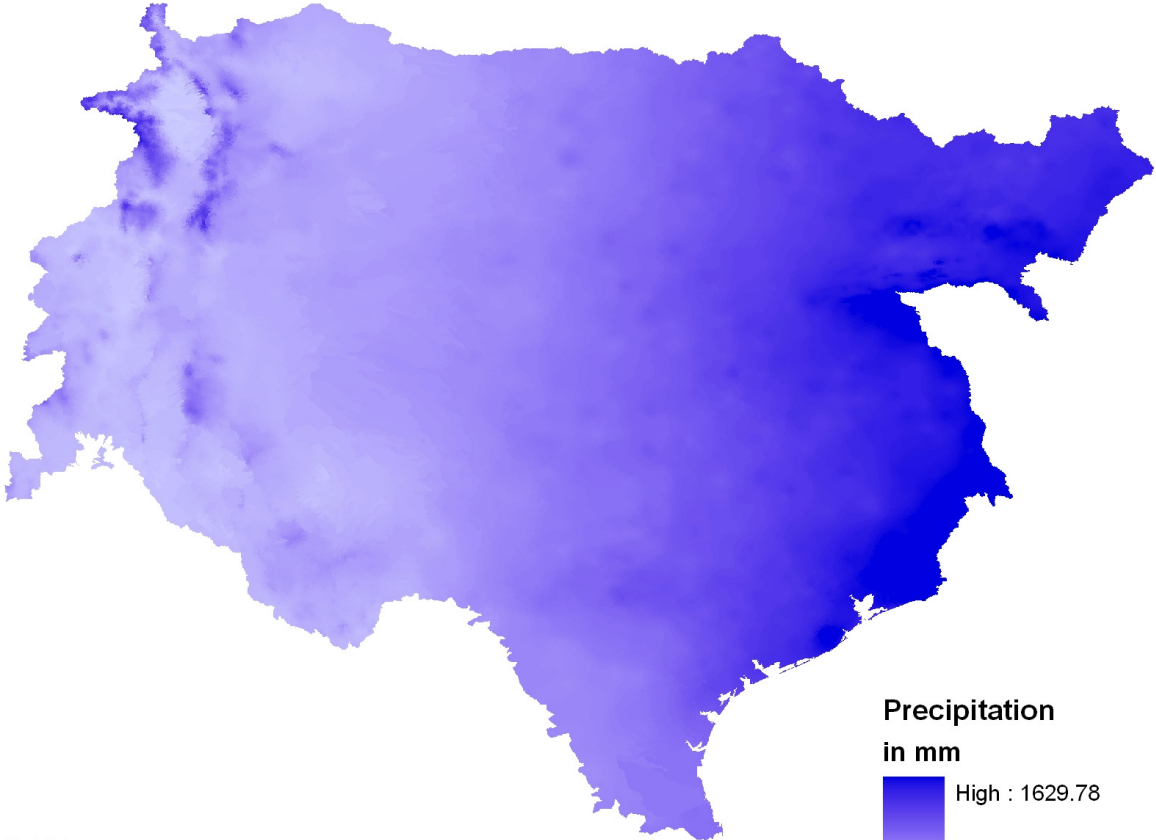

Area Weighted Mean Annual Precipitation Map for Regions 11,12, and 13

areawtmap

in mm

Produced by: Tx Fish
May 3, 2010

Percipitation Map for Regions 11,12, and 13

Produced by: Tx Fish
May 3, 2010