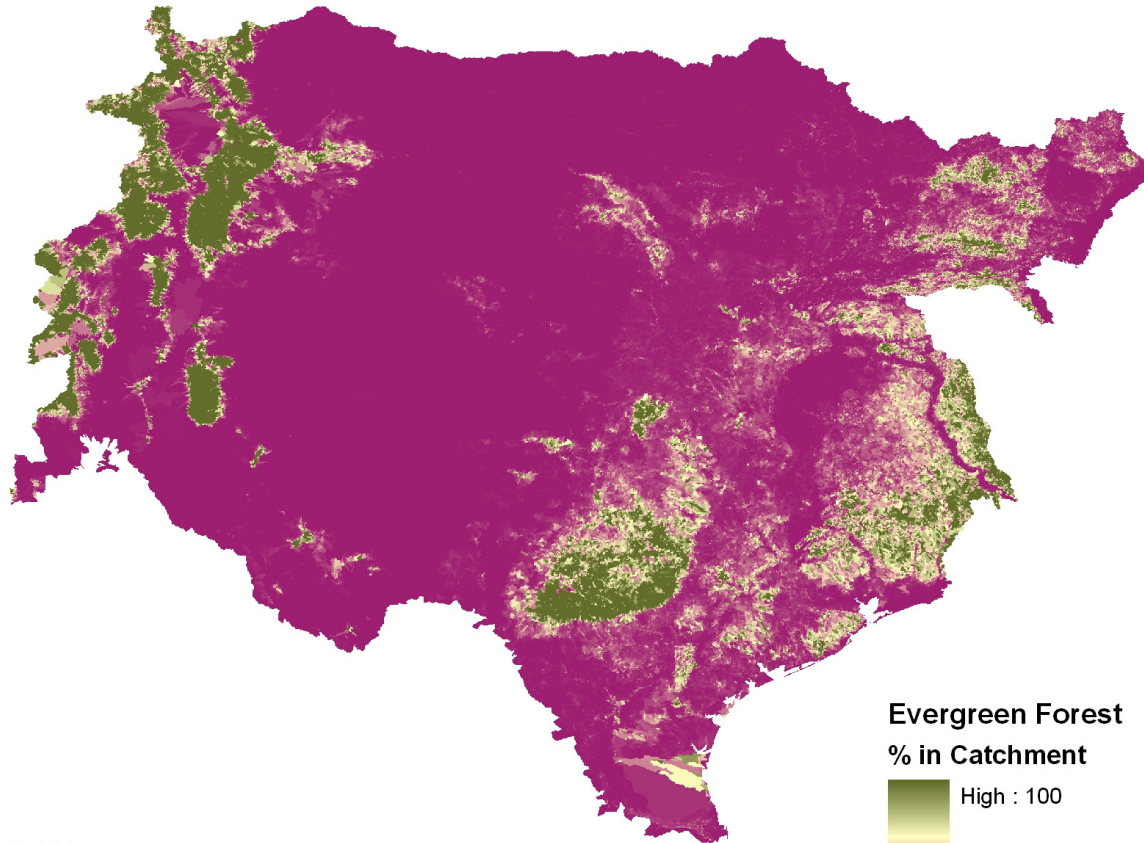

Decidious Forest Map for Regions 11,12, and 13

Decidious Forest

% in Catchment

Produced by: Tx Fish
May 3, 2010

Evergreen Forest Map for Regions 11,12, and 13

**Evergreen Forest
% in Catchment**

Produced by: Tx Fish
May 3, 2010

Mixed Forest Map for Regions 11,12, and 13

Produced by: Tx Fish
May 3, 2010

Shrubland Map for Regions 11,12, and 13

Produced by: Tx Fish
May 3, 2010