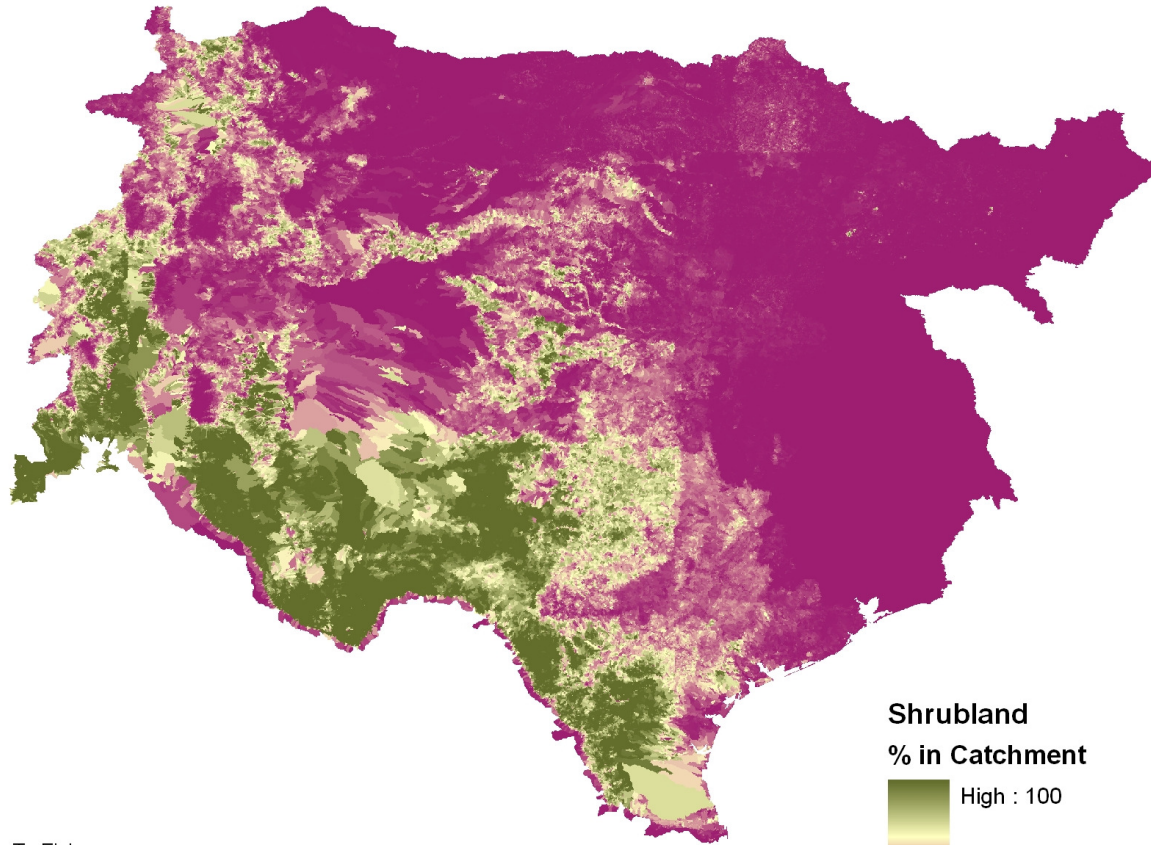

Decidious Forest Map for Regions 11,12, and 13

Decidious Forest

% in Catchment

Produced by: Tx Fish
May 3, 2010

Evergreen Forest Map for Regions 11,12, and 13

**Evergreen Forest
% in Catchment**

Produced by: Tx Fish
May 3, 2010

Mixed Forest Map for Regions 11,12, and 13

Produced by: Tx Fish
May 3, 2010

Shrubland Map for Regions 11,12, and 13

Produced by: Tx Fish
May 3, 2010