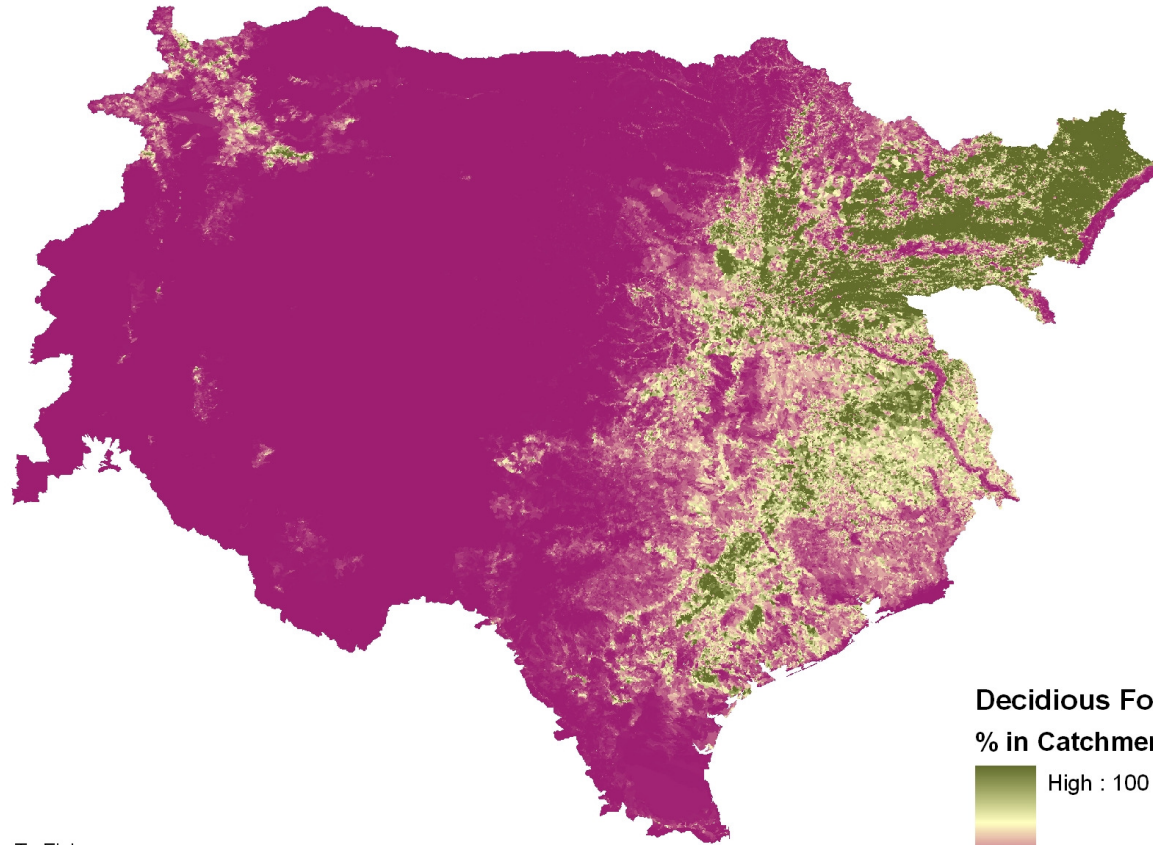

Decidious Forest Map for Regions 11,12, and 13

Decidious Forest

% in Catchment

Produced by: Tx Fish
May 3, 2010

Evergreen Forest Map for Regions 11,12, and 13

**Evergreen Forest
% in Catchment**

Produced by: Tx Fish
May 3, 2010

Mixed Forest Map for Regions 11,12, and 13

Produced by: Tx Fish
May 3, 2010

Shrubland Map for Regions 11,12, and 13

Produced by: Tx Fish
May 3, 2010