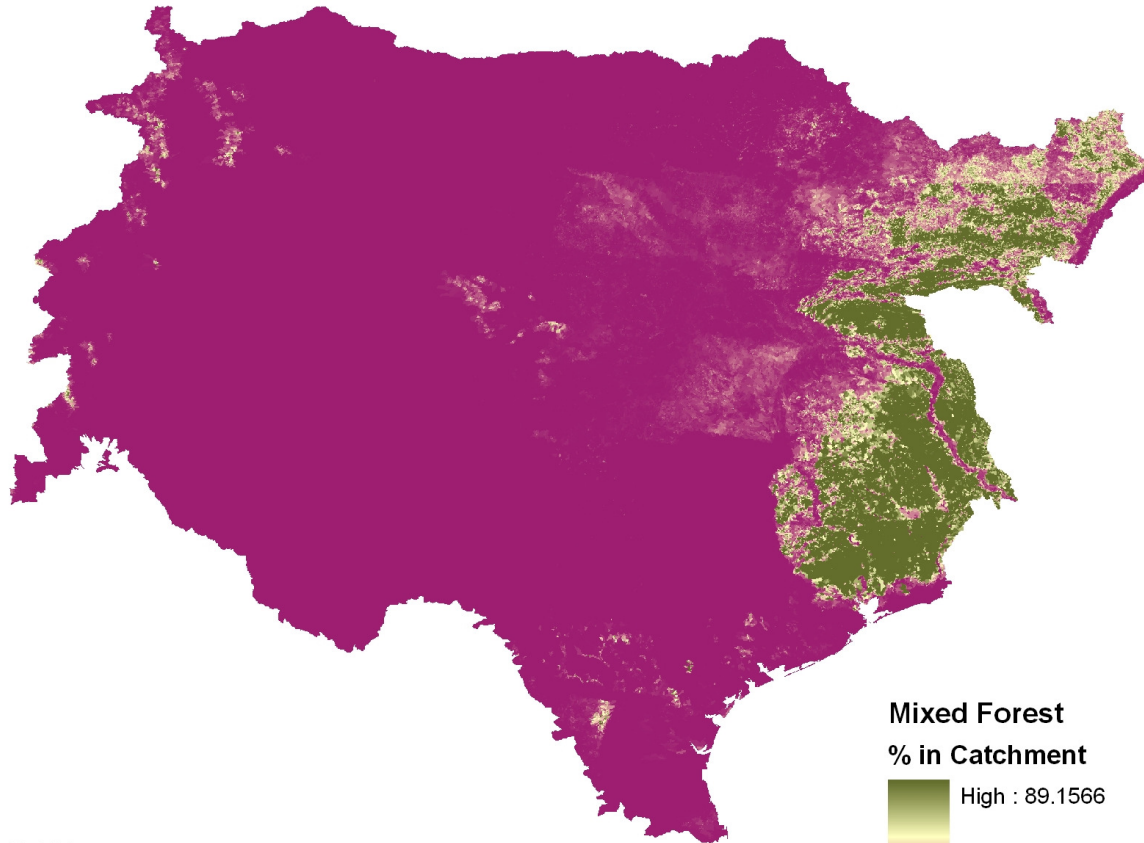

Decidious Forest Map for Regions 11,12, and 13

Decidious Forest

% in Catchment

Produced by: Tx Fish
May 3, 2010

Evergreen Forest Map for Regions 11,12, and 13

**Evergreen Forest
% in Catchment**

Produced by: Tx Fish
May 3, 2010

Mixed Forest Map for Regions 11,12, and 13

Produced by: Tx Fish
May 3, 2010

Shrubland Map for Regions 11,12, and 13

Produced by: Tx Fish
May 3, 2010