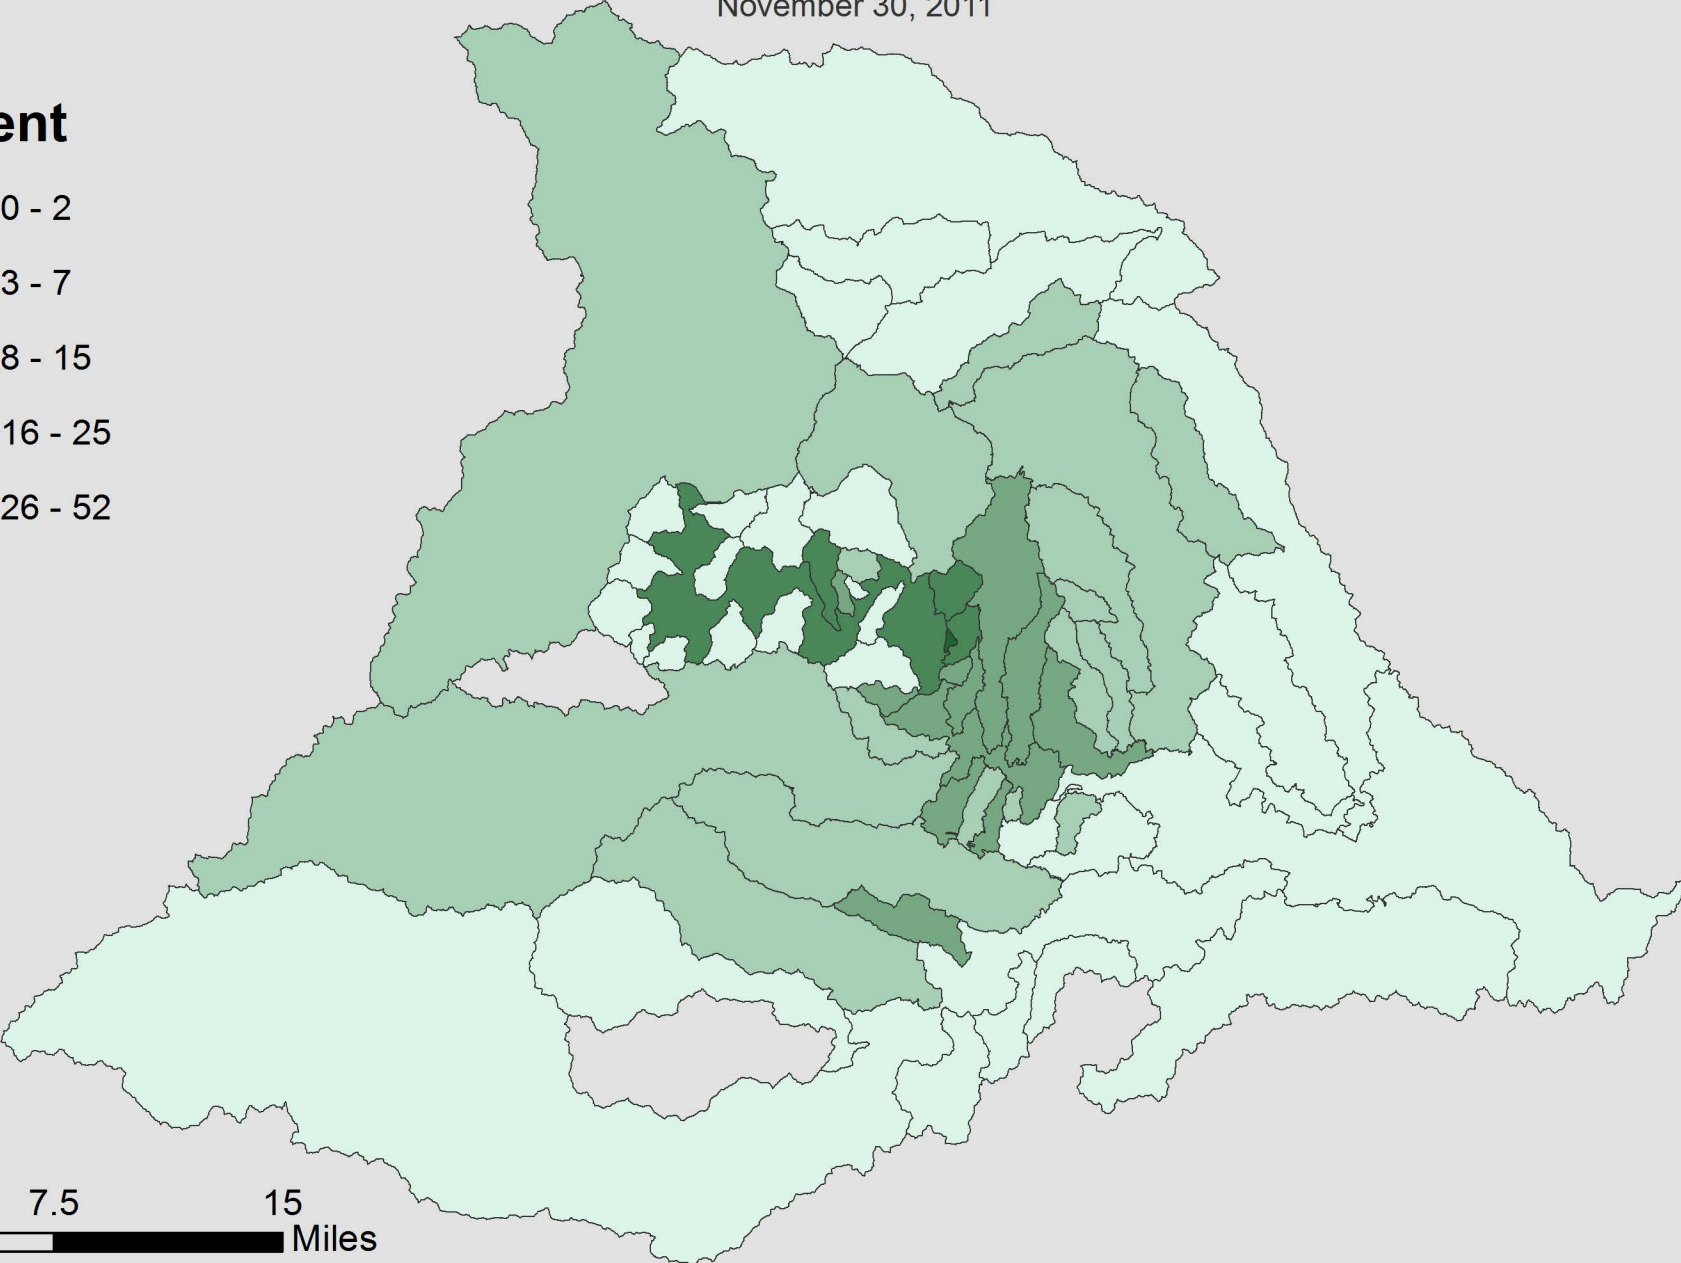

Trails Shade Percent by Watershed City of Austin, Texas

Created by Austin Urban Trails
November 30, 2011

Percent

N