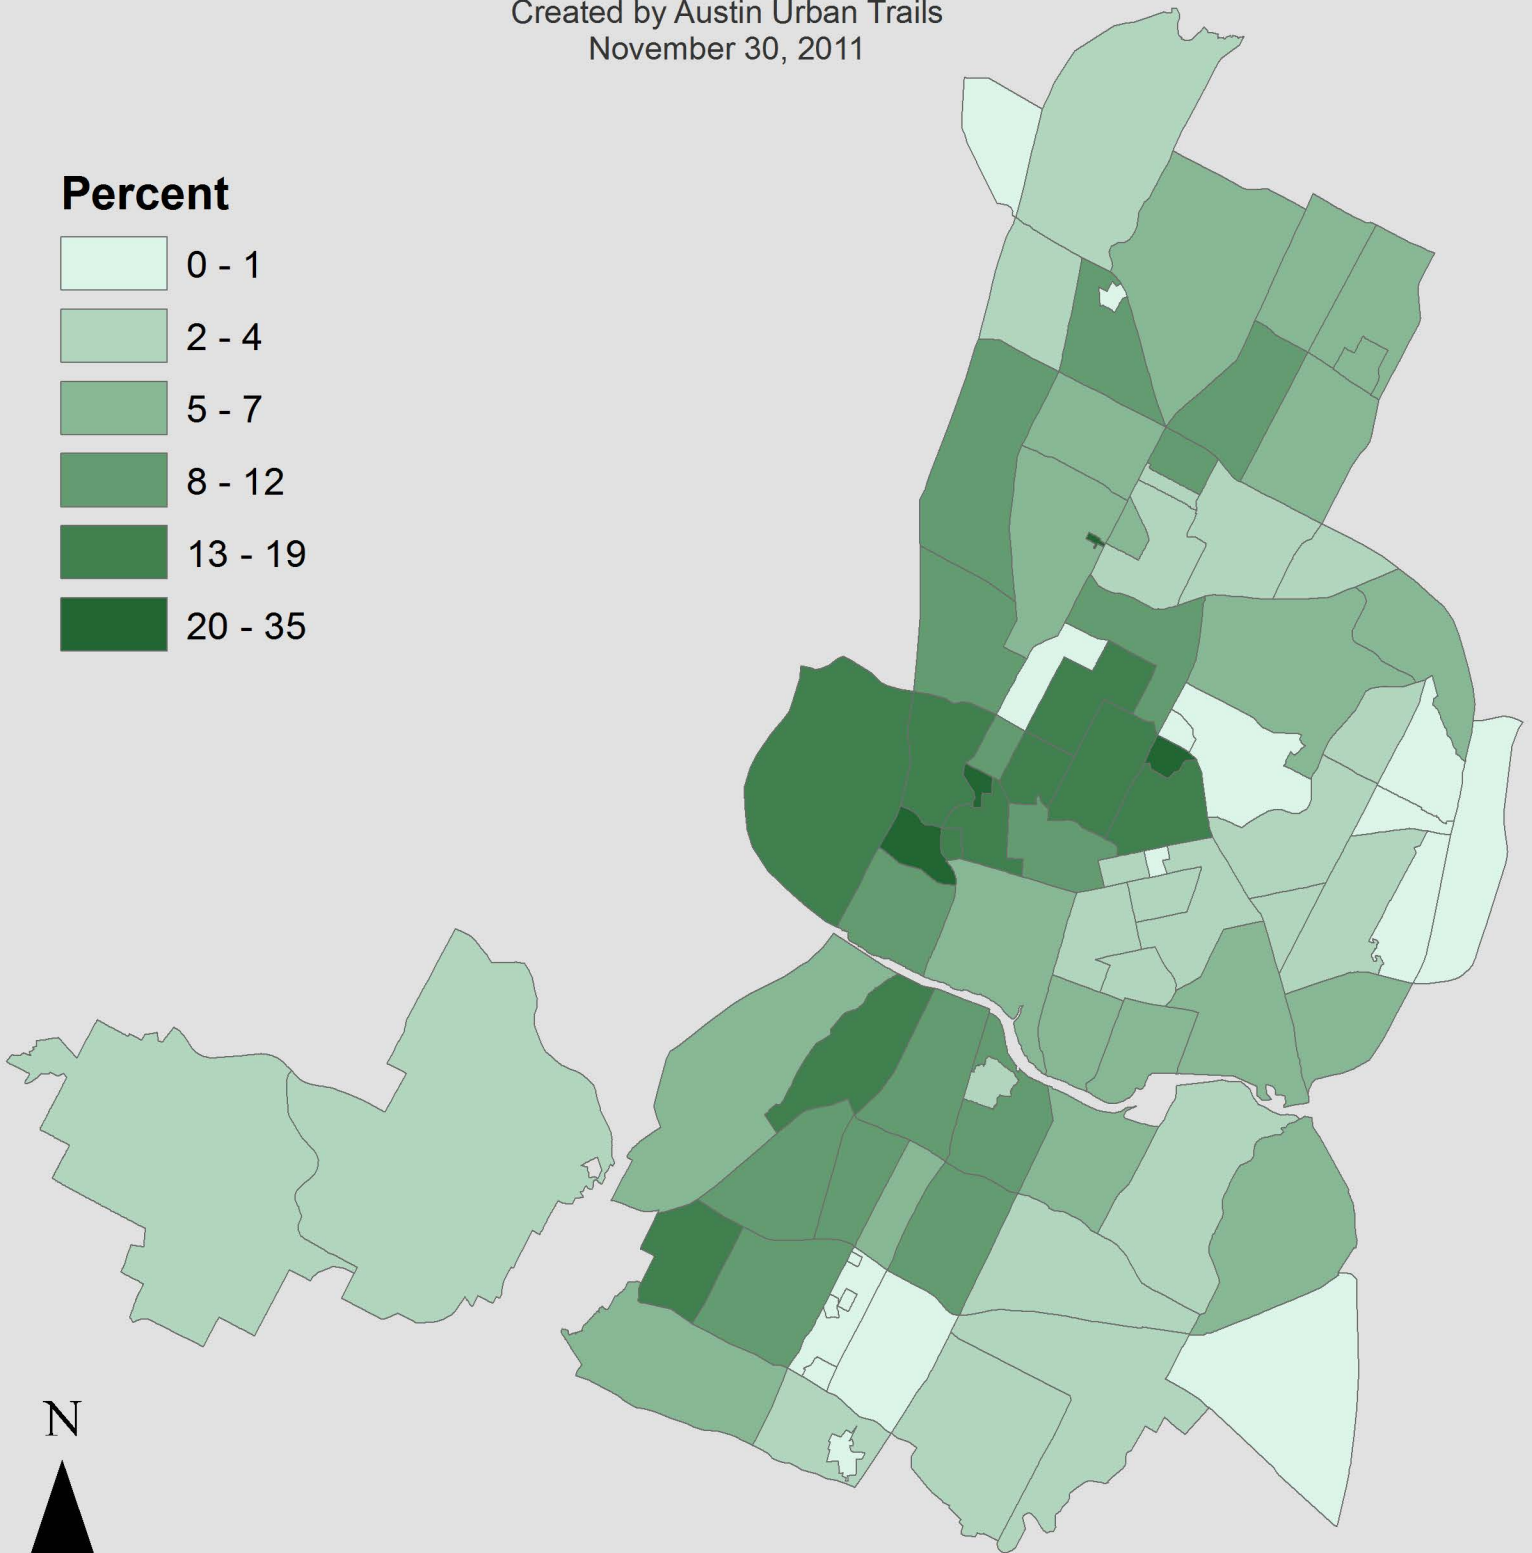

# Trails Shade Percent by Neighborhood City of Austin, Texas

Created by Austin Urban Trails  
November 30, 2011

## Percent

N

0 1.25 2.5 5 Miles