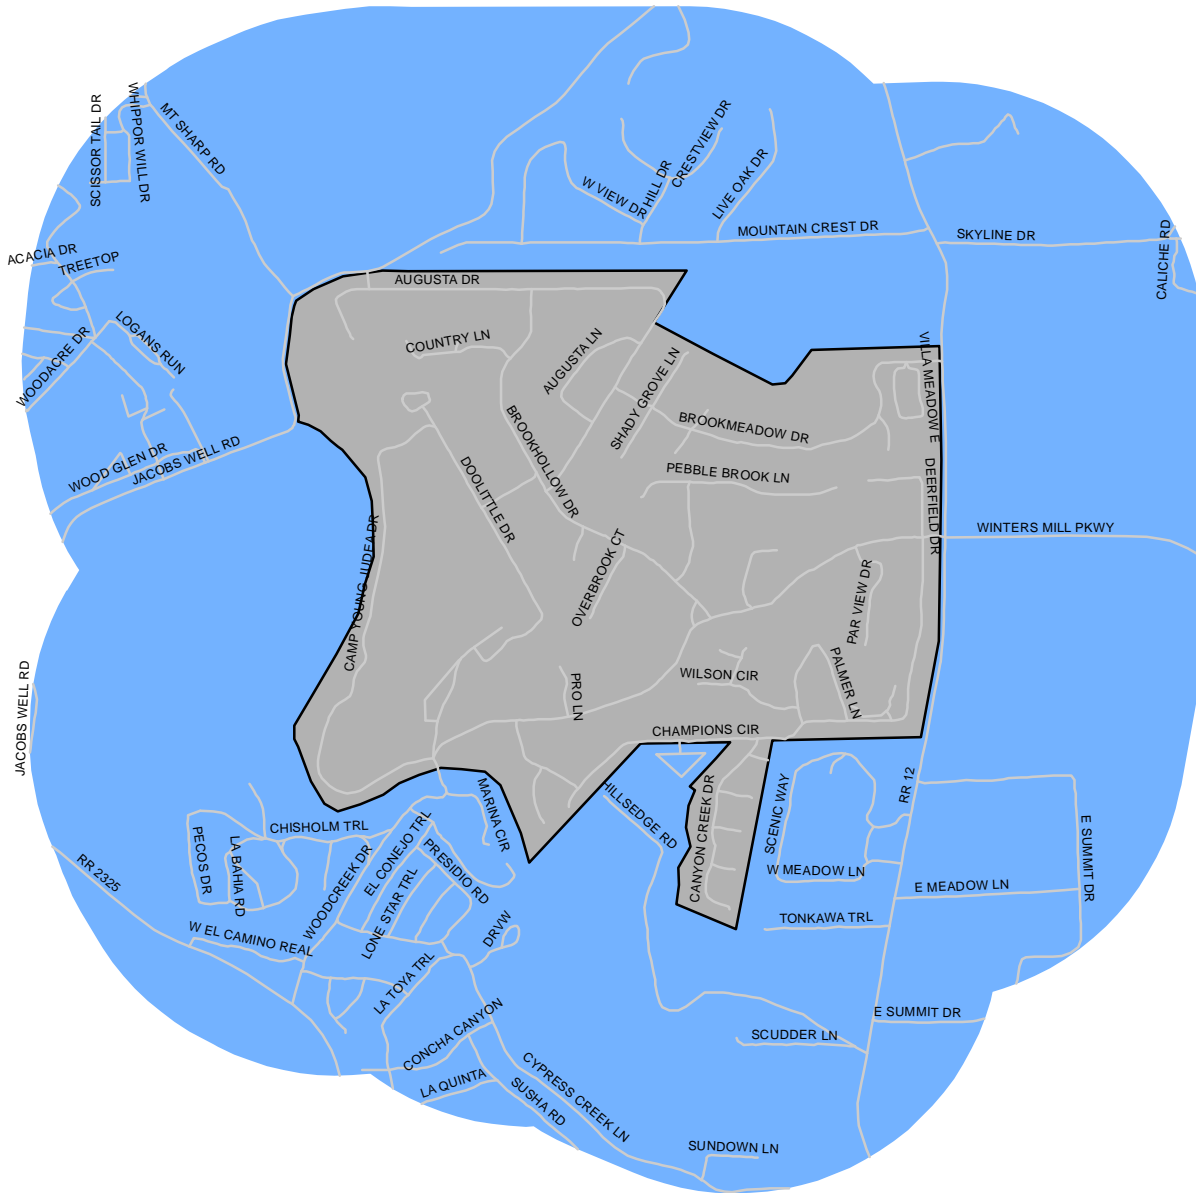

City Limits and ETJ

Legend

- Roads
- ▭ City Limits
- ETJ

City of Woodcreek
41 Champion Circle
Woodcreek, TX 78676

2

Lambert Conformal Conic Projection
Texas State Plane Coordinate System
South Central Zone, NAD 1983